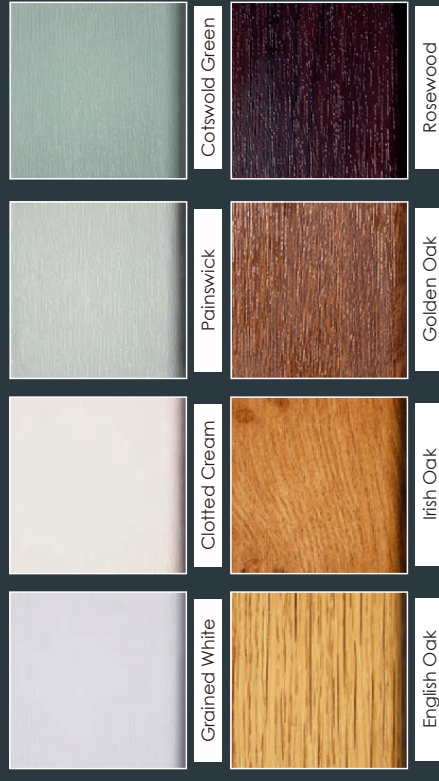

Graduate Colour Options

A range of foil colour for an authentic timber look.

Element Colour Options

A range of matt un-foil colour for the ultimate modern aesthetic.

“They have transformed the look of our house”

WINDOWS & DOORS

THE WAY THEY'RE
MEANT TO BE™

**“We couldn’t
be happier
with our new
windows”**

The Cummins

		INSIDE COLOUR	
		Chalk White (unfoiled)	Matching Outside Colour
OUTSIDE COLOUR	Grained White		✓
	Clotted Cream		✓
	Cotswold Green		✓
	Painswick		✓
	English Oak		✓
	Irish Oak		✓
	Golden Oak		✓
	Rosewood		✓
	Eclectic Grey		✓
	No 10 Black		✓
	Corse Lawn		✓
	Vintage Cream (unfoiled)		✓
	Chalk White (unfoiled)		✓
	No. 38 Grey (unfoiled)		✓