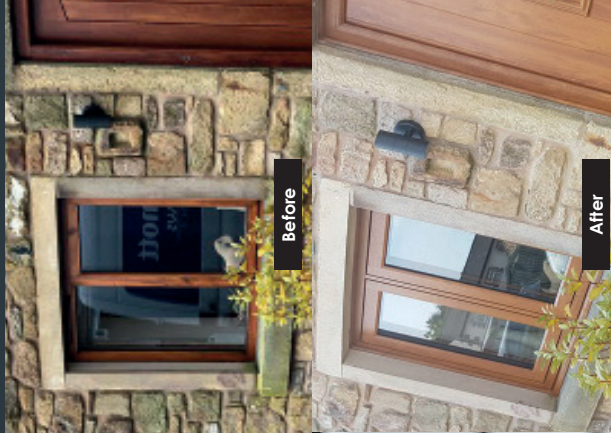

Your Home, Your Way

Create an individual design statement for your home with a range of luxury colour finishes and hardware options, all have been carefully created with you in mind, allowing you to replace your current windows and doors with a more efficient, secure and attractive system.

Manufacturing Techniques

Residence 7 has been designed to embrace multiple manufacturing techniques.

A mitre welding technique can fuse the joints together diagonally for a contemporary appearance, or choose the Craft weld for a seamless diagonal weld. The TimberweldR process welds the profiles with a timber look to both sides; or MechWeld/External Timber Look (ETL) gives a diagonal weld to the internal, with a timber look to the external. Of course, there's also the traditional mechanical joint fabrication for the ultimate timber alternative process.