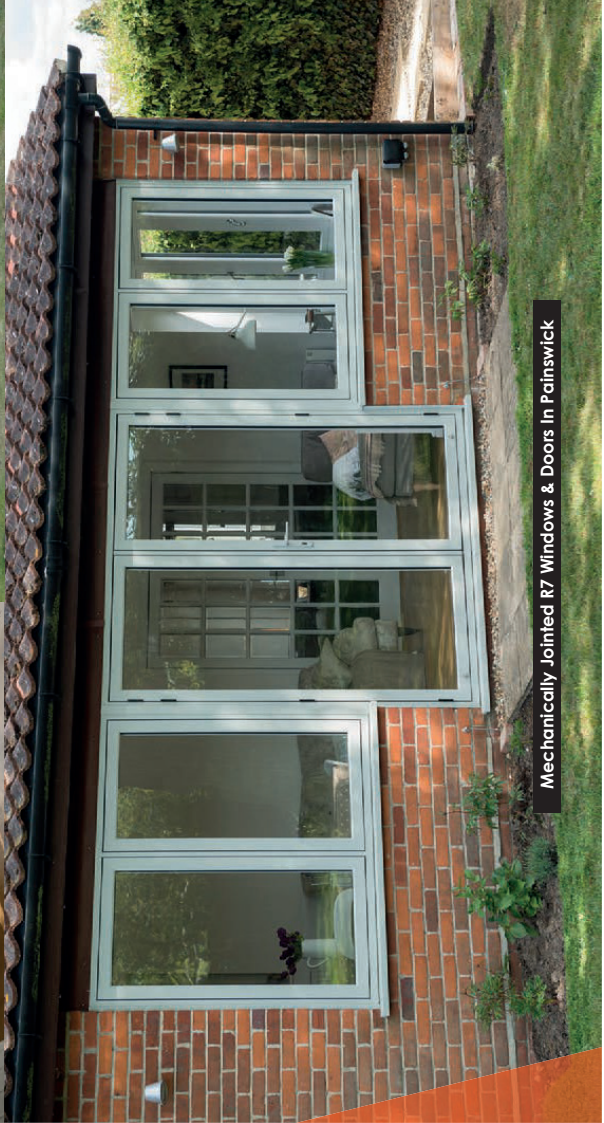

Mechanically Jointed R7 Windows & Doors in Painswick