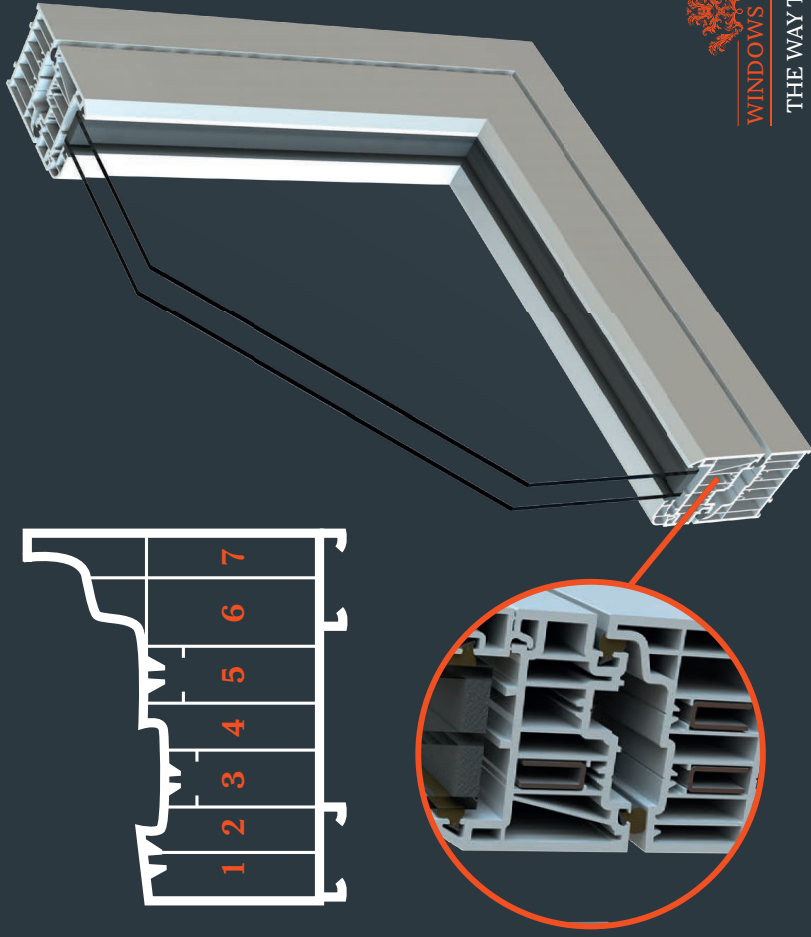

Energy Efficient Glazing

Residence 7 is designed to accommodate energy efficient glazing. This term is used to describe double glazing or triple glazing used in modern windows. Residence 7 has options for 28mm double glazing or 44mm triple glazing. The glazing bead is always on the inside which contributes to a higher security performance.