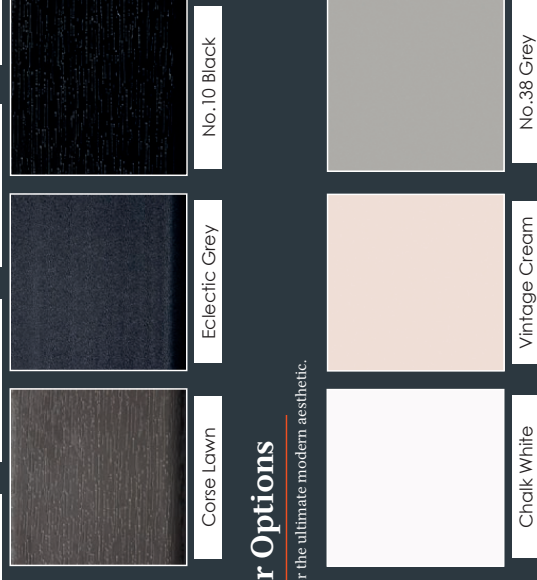

After - R7 In Golden Oak With A Decorative Glazing Bead

WINDOWS & DOORS

THE WAY THEY'RE
MEANT TO BE™

Colour Inspiration

Residence 7 is designed to suit multiple applications and styles, it is the way you want them to be. A range of colours and shades to suit different architectural periods and individual choices - tailored to your home.
Your Residence, your way.

Graduate Colour Options

A range of foil colour for an authentic timber look.

Element Colour Options

A range of matt un-foil colour for the ultimate modern aesthetic.

“They have transformed the look of our house”

The Sharpes

R2

Mechanically Jointed R7 Windows & Doors in Painswick

Personalised Internal Style

A glazing bead is the part that secures your glass and by choosing one of our five glazing bead options to suit your individual style, you can personalise the internal aesthetic of your windows. With a choice of both 28mm double glazing and 44mm triple glazing, performance comes as standard.

WINDOWS & DOORS

THE WAY THEY'RE
MEANT TO BE™

**“We couldn’t
be happier
with our new
windows”**

The Cummins

		INSIDE COLOUR	
		Chalk White (unfoiled)	Matching Outside Colour
OUTSIDE COLOUR	Grained White		✓
	Clotted Cream		✓
	Cotswold Green		✓
	Painswick		✓
	English Oak		✓
	Irish Oak		✓
	Golden Oak		✓
	Rosewood		✓
	Eclectic Grey		✓
	No 10 Black		✓
	Corse Lawn		✓
	Vintage Cream (unfoiled)		✓
	Chalk White (unfoiled)		✓
	No. 38 Grey (unfoiled)		✓