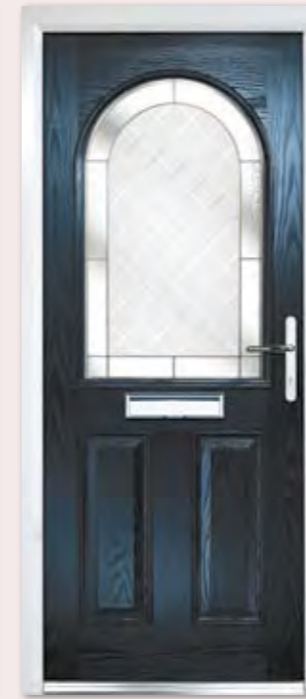

Composite Half Arched
Colour Blue
Glass Platinum Diamond
Furniture Chrome