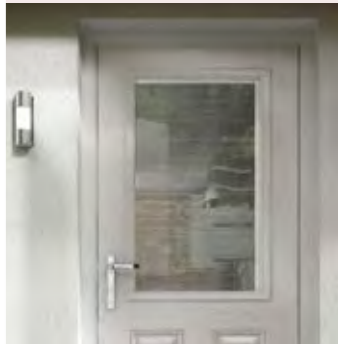

Hurst

You're *Home*
with Hurst

Composite Door Collection

*You're Home
with Hurst*

Make a great first impression with a beautifully designed and high quality composite door. The door of choice amongst homeowners worldwide for 25 years. The Composite Collection provides you with an entrance door that not only looks exquisite but is also durable and robust. With such a wide choice of door styles, glazing designs, colours and hardware options to choose from, you're sure to find the perfect door for your home.

Enclosed Mini-blind

Perfect when added privacy is essential.

Mini-blinds have a simple control mechanism to be raised or tilted with one hand. This system uses a magnetic tab rather than a traditional cord so is completely safe to use around children.