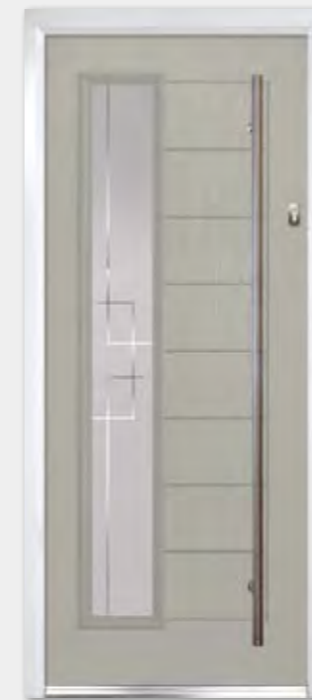

**Choose
Your Colour**
See page 28

**Choose
Your Glass**
See page 30

**Choose
Your Hardware**
See page 46

**Select Long Rectangle
with Matching Feature Side**

Colour Peacock Blue
Glass Harmony Verona
Furniture Contemporary