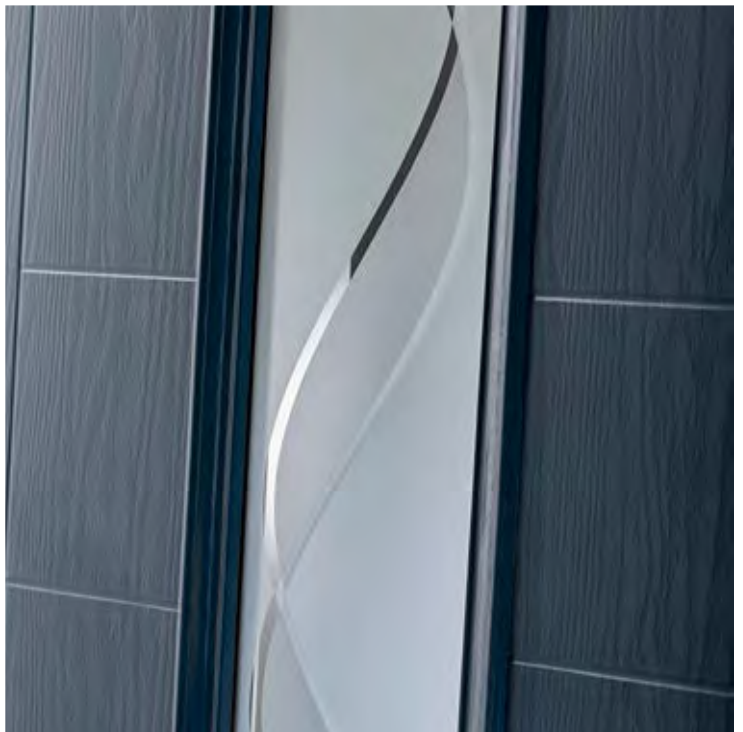

Hurst

You're *Home*
with Hurst

Composite Door Collection

*You're Home
with Hurst*

Make a great first impression with a beautifully designed and high quality composite door. The door of choice amongst homeowners worldwide for 25 years. The Composite Collection provides you with an entrance door that not only looks exquisite but is also durable and robust. With such a wide choice of door styles, glazing designs, colours and hardware options to choose from, you're sure to find the perfect door for your home.