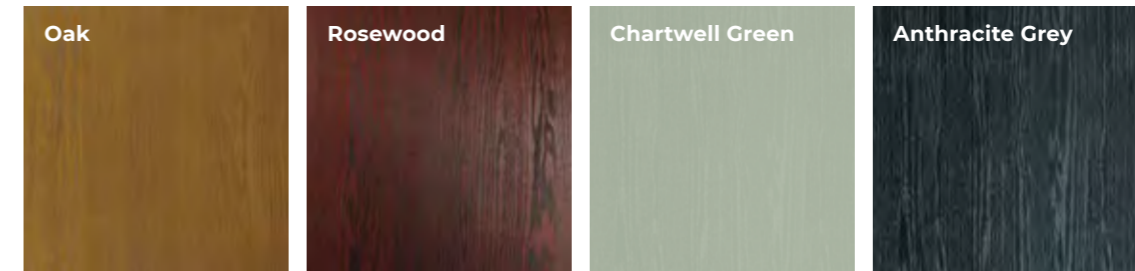

Standard Plus Colours