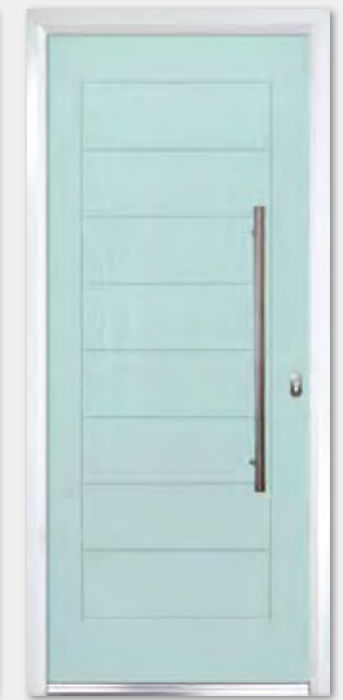

**Select Long Rectangle
Offset Left**

Colour Premium Silk Grey
Glass Deco
Furniture Contemporary

Select Solid

Colour Blue
Furniture Contemporary

**Select Long Rectangle
Offset Left**

Colour Black
Glass Alpine
Furniture Contemporary