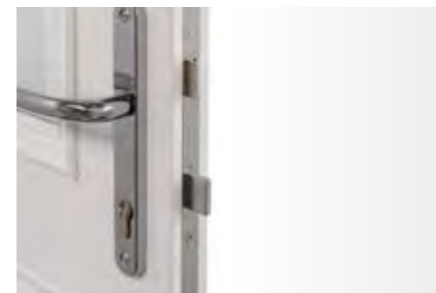

Lever Operated Lock

Doors commonly specified with Lever/Lever and Lever/Pad handles are supplied with a latch operated multi-point locking system as standard.

The lever operated latch system provides instant security and enhanced performance by engaging low friction hook thrust plates, located at the top and bottom of the door, for a smooth, precise operation when the handle lever is lifted. The door is then locked using the key. The lock is positioned halfway up the door.