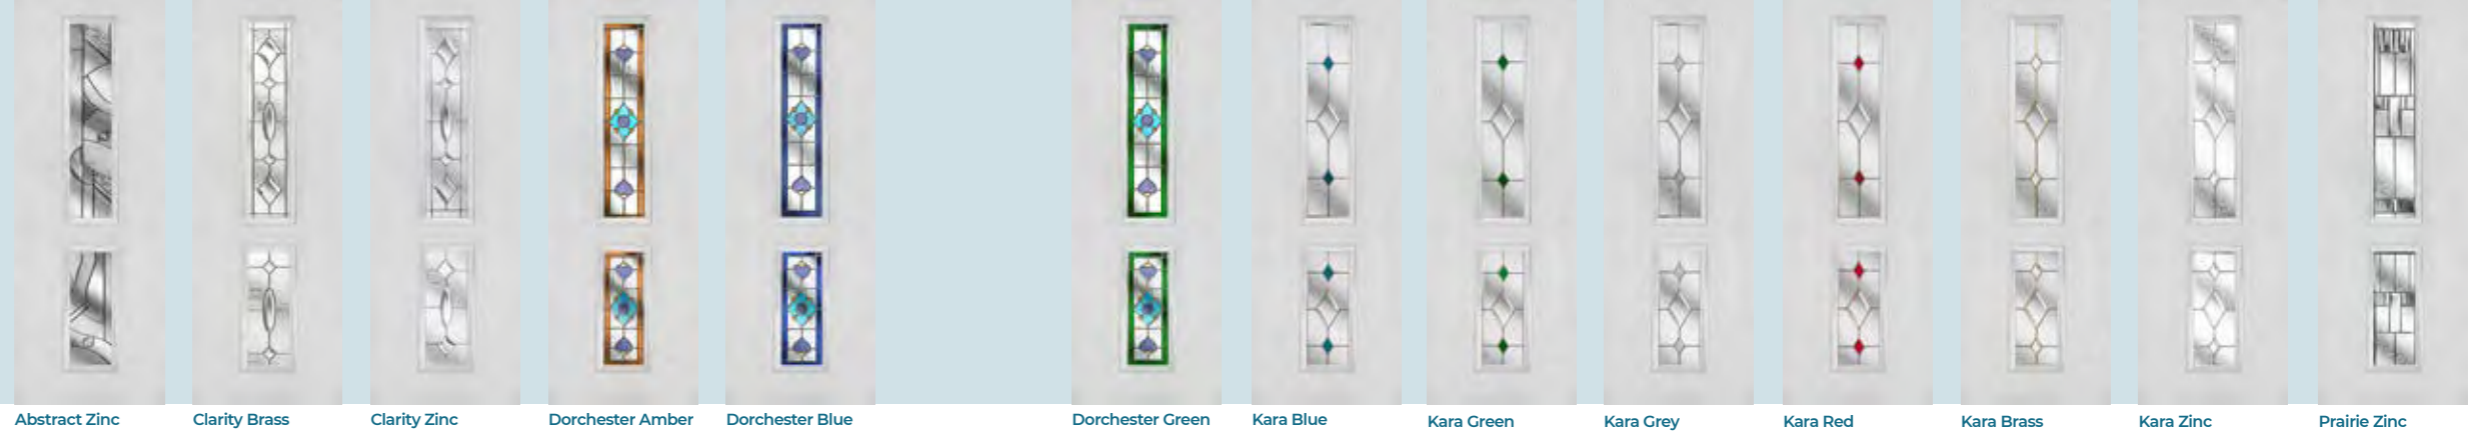

Door Styles

Glass Designs

Triple Glazed