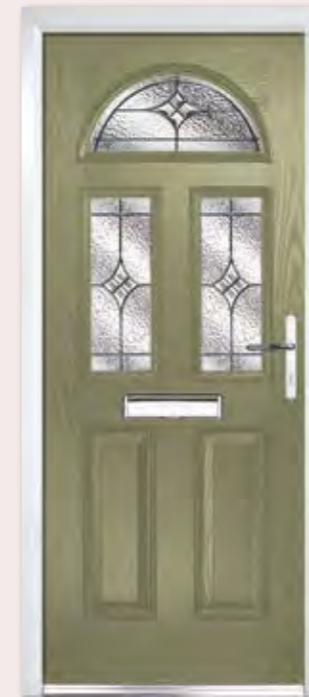

Composite Half Moon Three

Colour Premium Reed Green
Glass Platinum Elegance
Furniture Chrome