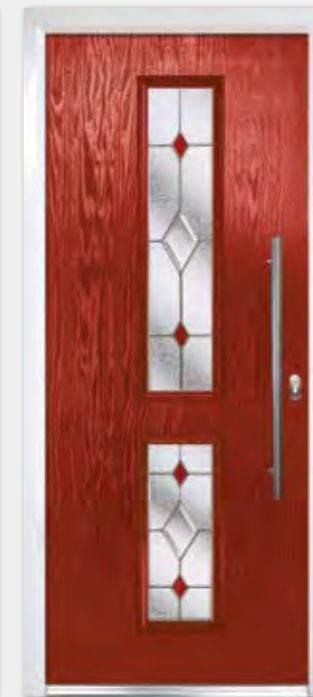

Bohemia Twin

Colour Red
Glass Kara Red
Furniture Contemporary