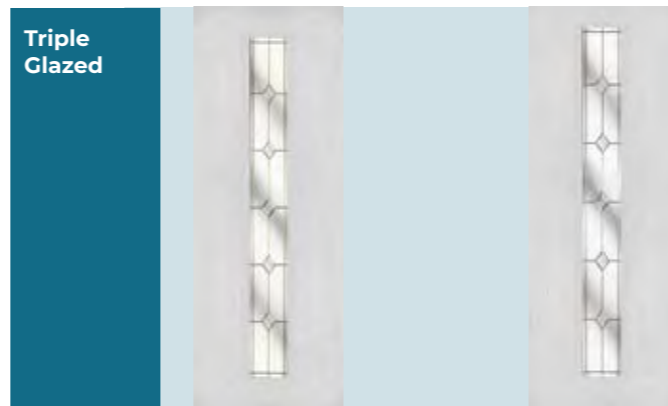

Triple Glazed

Simplicity Brass Simplicity Zinc