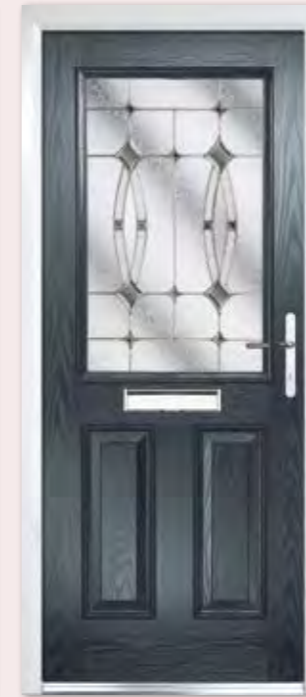

Composite Half
Colour Anthracite Grey
Glass Lunna
Furniture Chrome