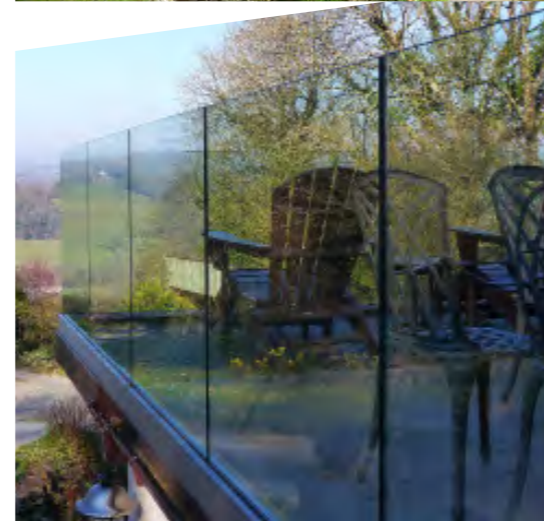

ARCHITECTURAL GLASS

Glass Doors, Walls & Screens

Glass doors, walls and screens are increasingly popular as cost-effective and stunning solutions which separate work areas, whilst allowing light to flood in and interaction to occur. For instance, glass creates a more open inviting space for people, no longer hidden behind solid walls and closed doors. Glass wall partitioning provides a striking look with the same sound insulation properties of a solid partition wall.

Glass Balustrades

Our frameless glass balustrade systems are suitable for both residential and commercial projects. As well as looking elegant - they are lightweight, extremely strong and can be used in an array of indoor & outdoor installations.

Pro-railing is a stylish durable cost-effective stainless steel handrail and component system designed with ease of installation in mind and ensures your glass balustrade looks superb.