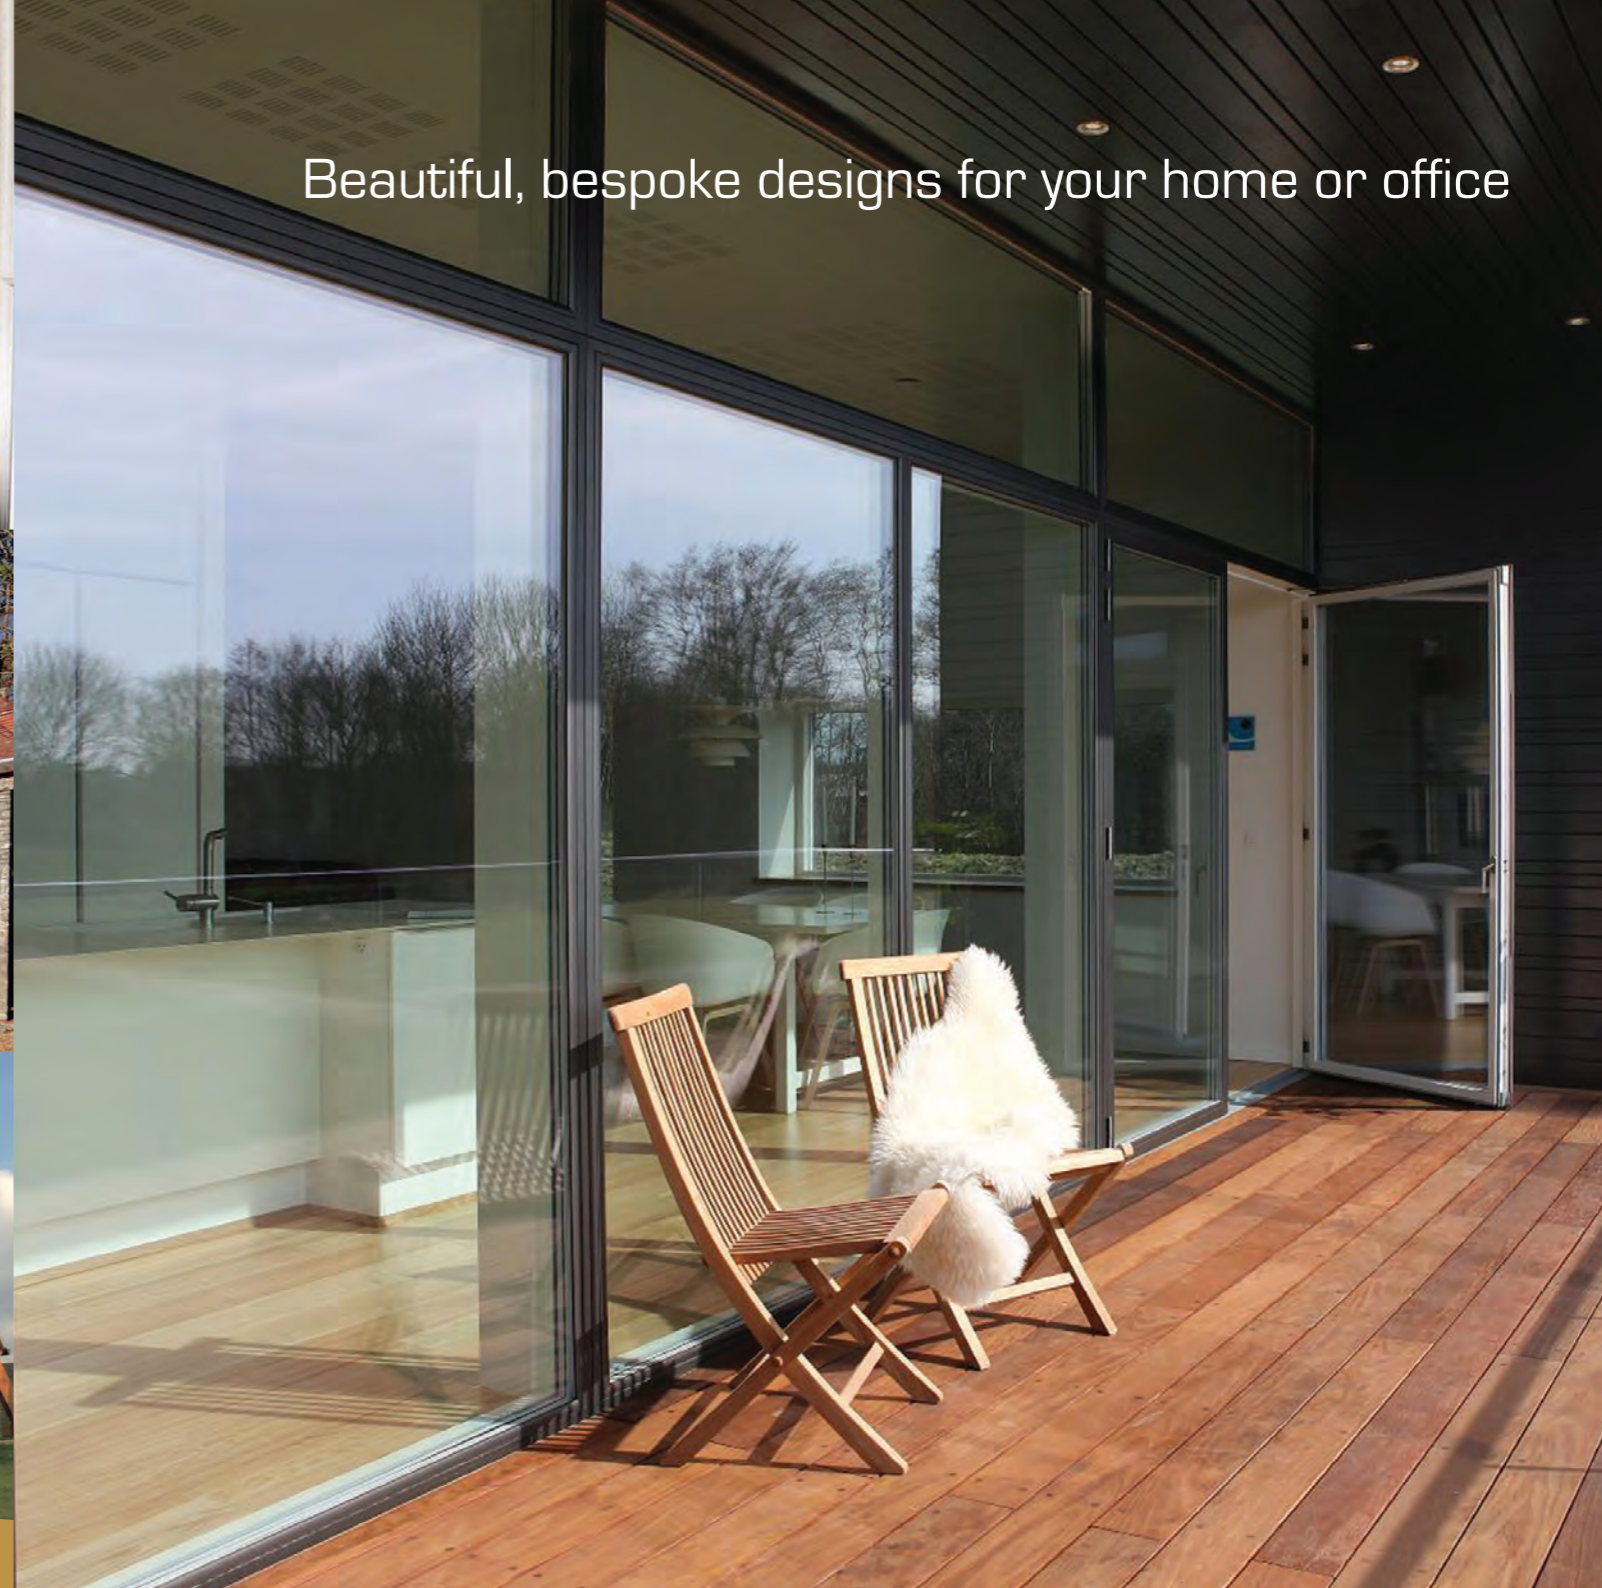

Beautiful, bespoke designs for your home or office