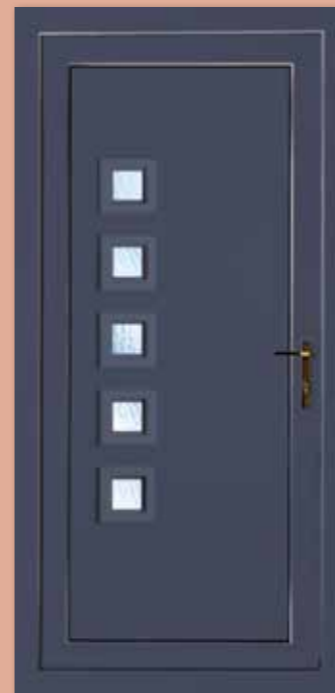

Malaga Five Patterned
Colour Anthracite Grey
Frame Anthracite Grey