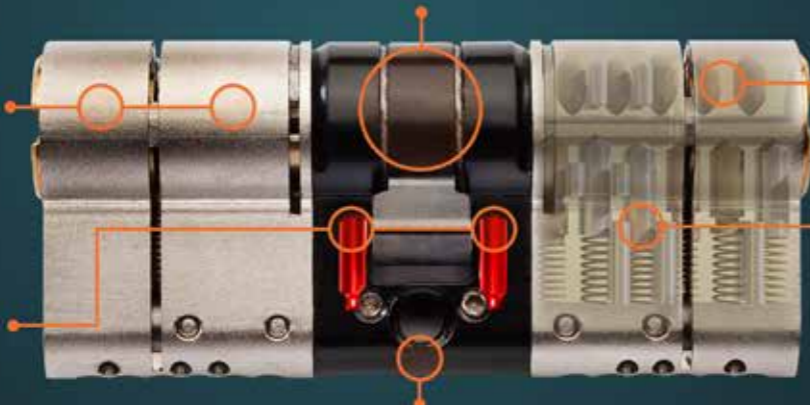

Double Anti-Snap protection
The intruder needs to snap Ultion twice before he sees the core.

2 Attack locks
Lock still works from inside after an attack.

11 Pins
Twice as many as normal locks.

8 Drill Defences
6 hardened steel rods and 2 plates in both ends.