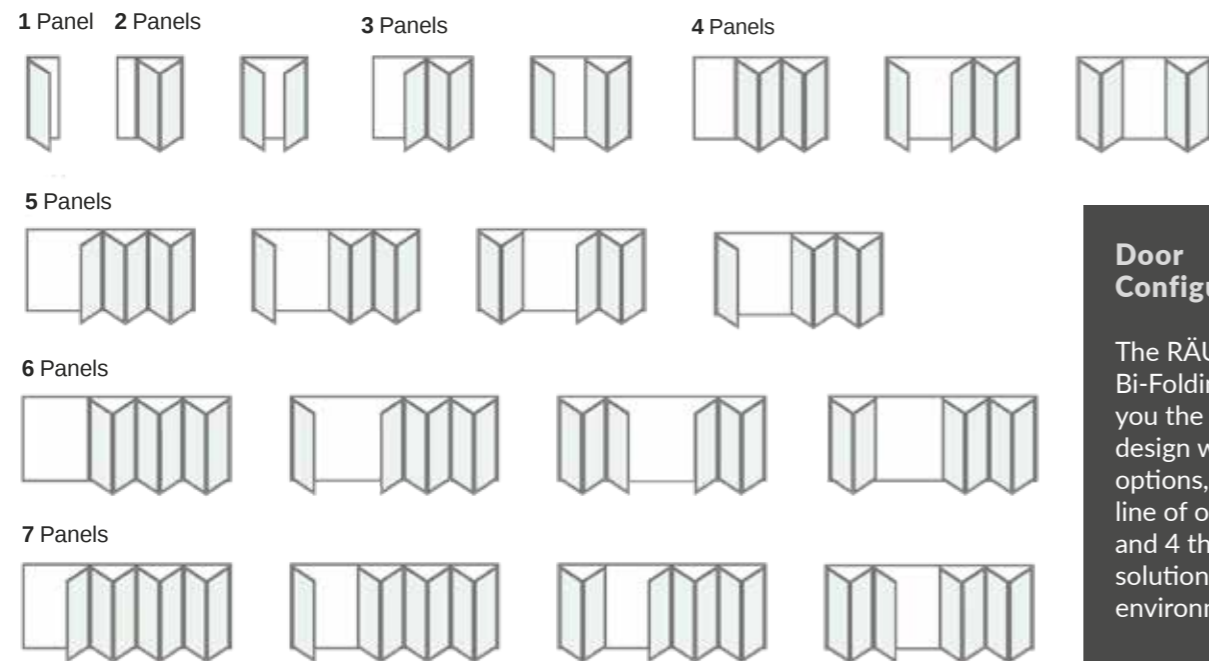

Door Configurations

The RÄUM Bi-Folding door offers you the freedom of design with 1 to 7 leaf options, slim sight line of only 131mm and 4 threshold solutions to suit your environment.

Maximum door size up to 2.5 high Maximum panel size up to 1000mm wide.

COLOUR & FINISHES

There are literally hundreds of colours to choose from and you can have a different colour inside and out. You can choose between a matt or gloss finish, or opt for our special Coatex finish. You can even choose one of our realistic wood effect finishes if you prefer.

We offer three colours as standard, Jet Black, Traffic White and Anthracite Grey as well as any RAL colour finishes to order.

STANDARD COLOURS

Jet Black RAL 9005	Traffic White RAL 9016	Anthracite Grey RAL 7016
Jet Black RAL 9015	Anthracite Grey RAL 7016	Traffic White RAL 9016

COATEX PREMIUM FINISH

Low maintenance, scratch resistant, metallic Coatex finish available in 3 colours as standard.

Coatex Space Grey RAL 9008	Coatex Anthracite Grey RAL 7016	Coatex Jet Black RAL 9005